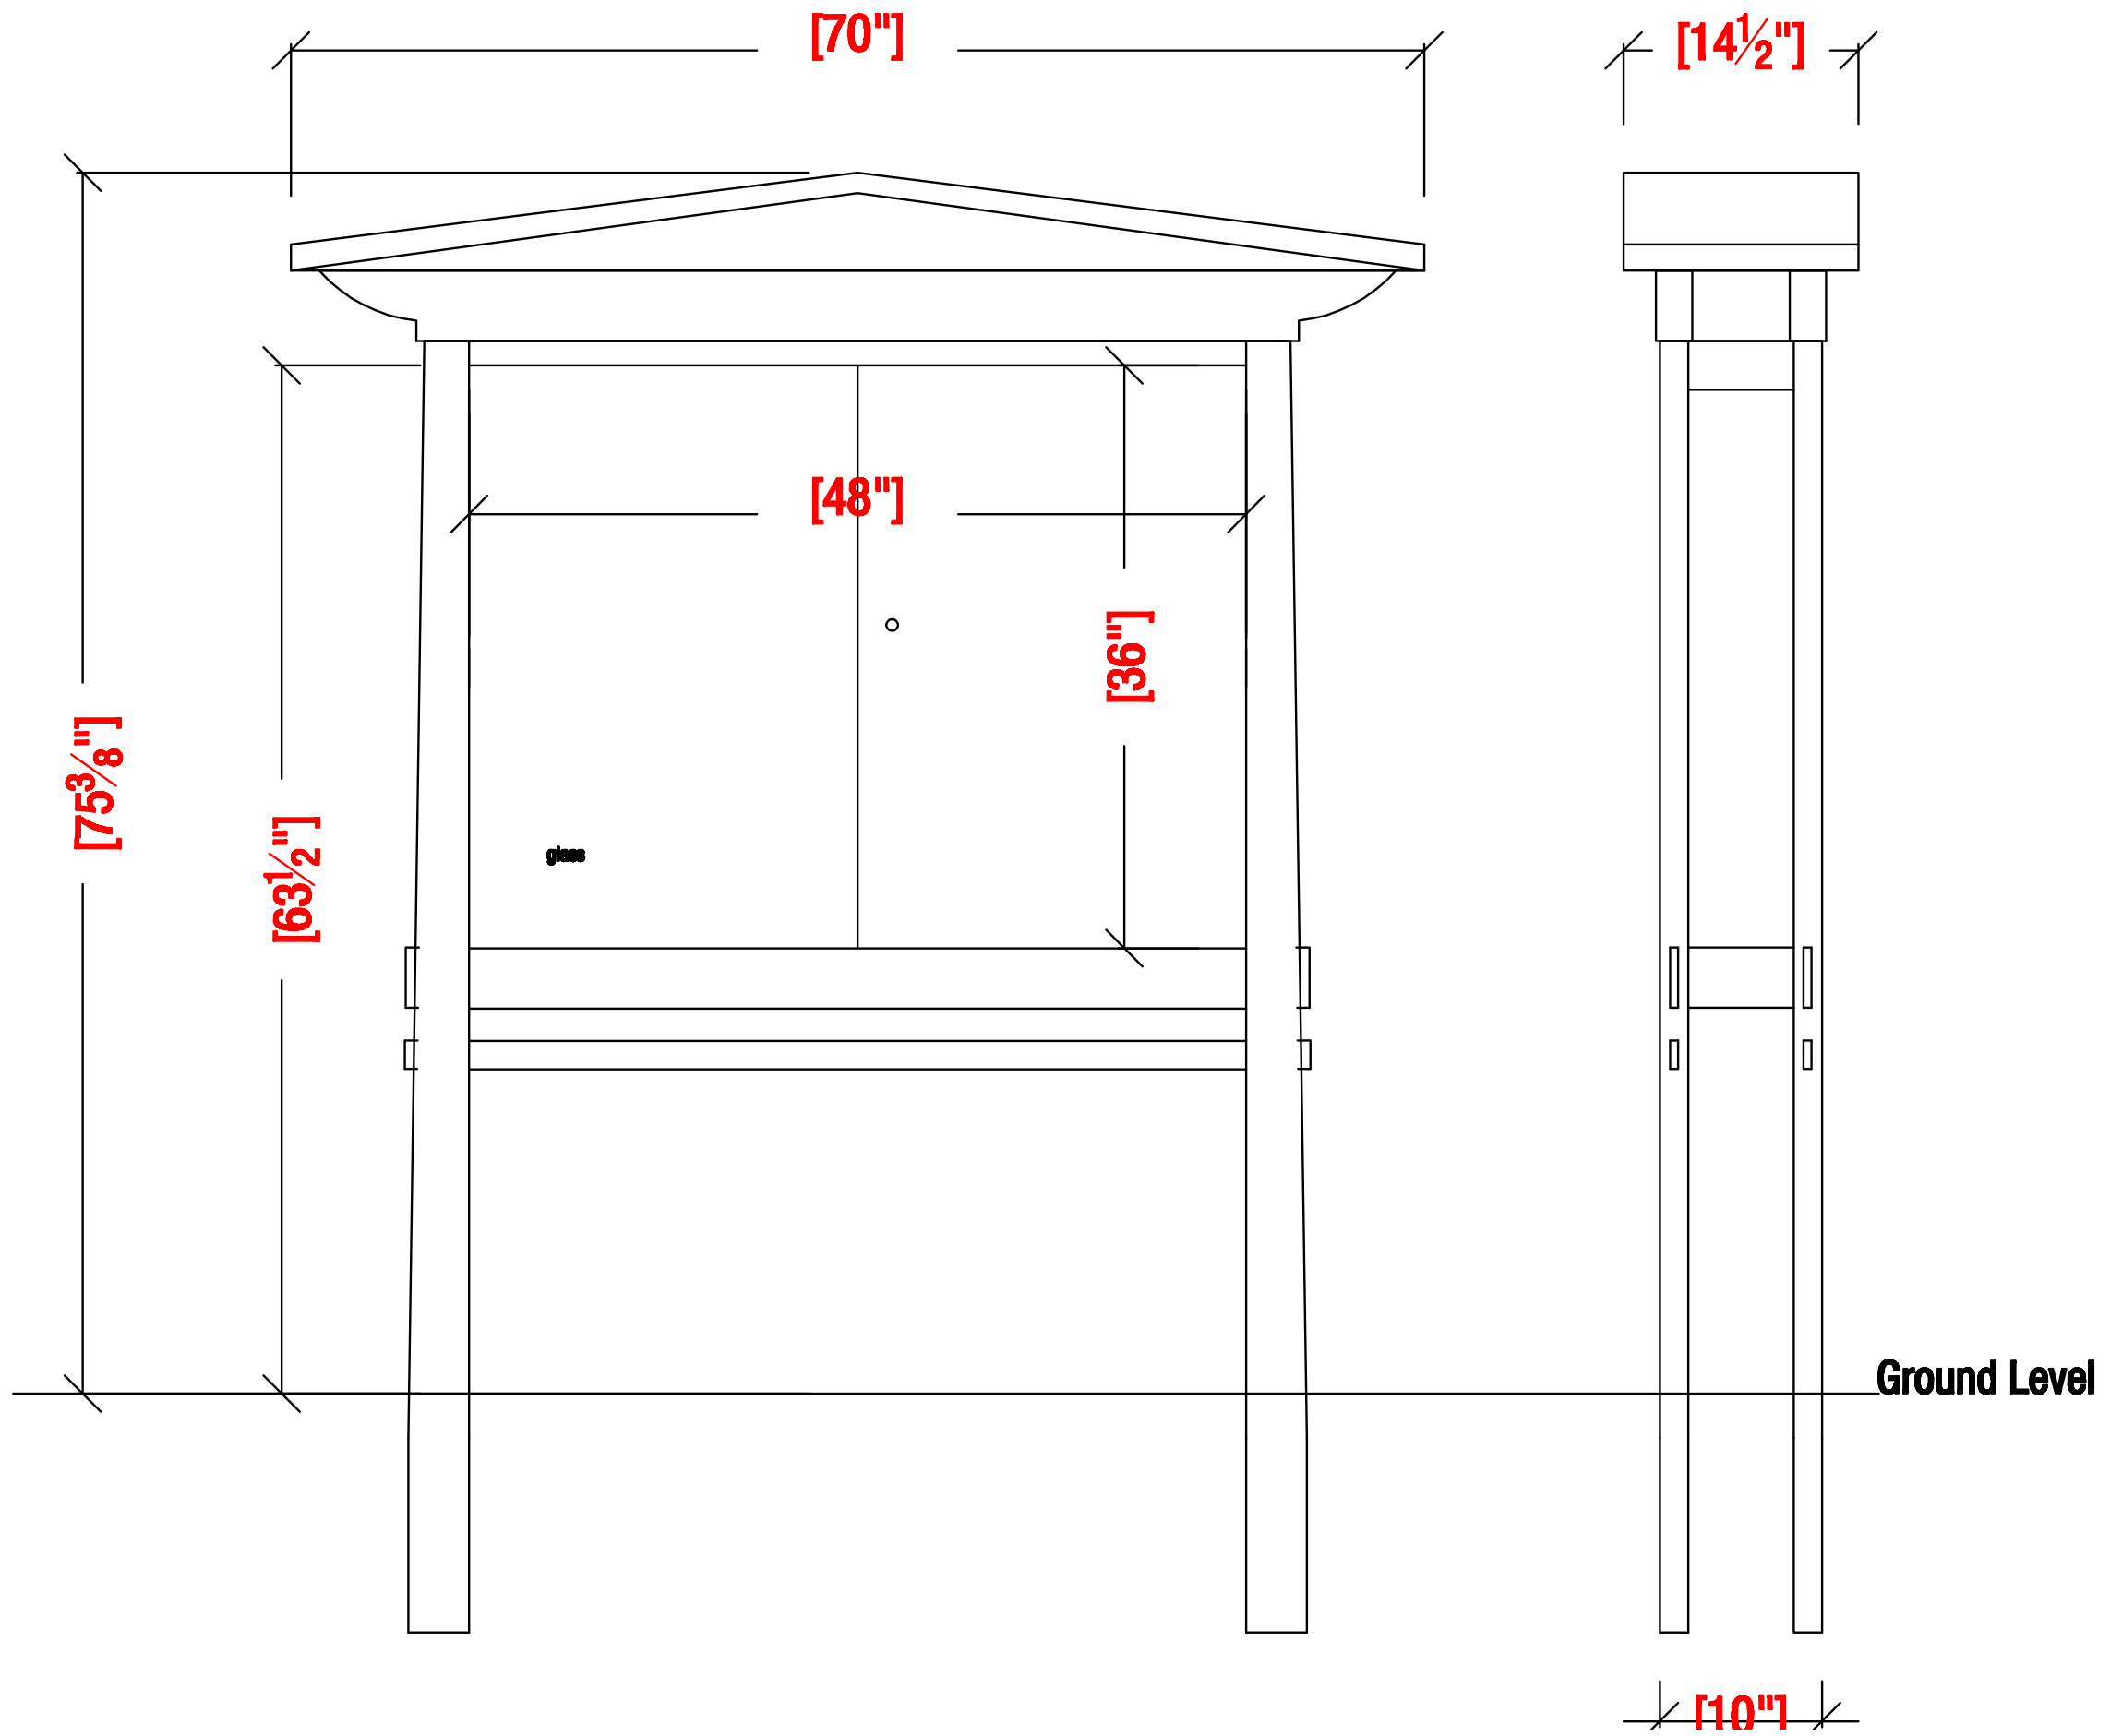

DRAWING PLOTTED: 11/7/2016 11:35 AM
DRAWING LOCATION: AC/BERKELEY/DESIGN/CONCEPT DESIGN/GENERIC/ARCHITECTURAL/LAND CONSERVATORY.DWG

CLIENT	Ralph Benson		
DESCRIPTION	MOCK		
SALES ORDER #	QUANTITY	1	
SALES DATE	SALESPERSON	Gene	
FILE	LAND CONSERVATORY.DWG	SCALE	2'-3" 2/3